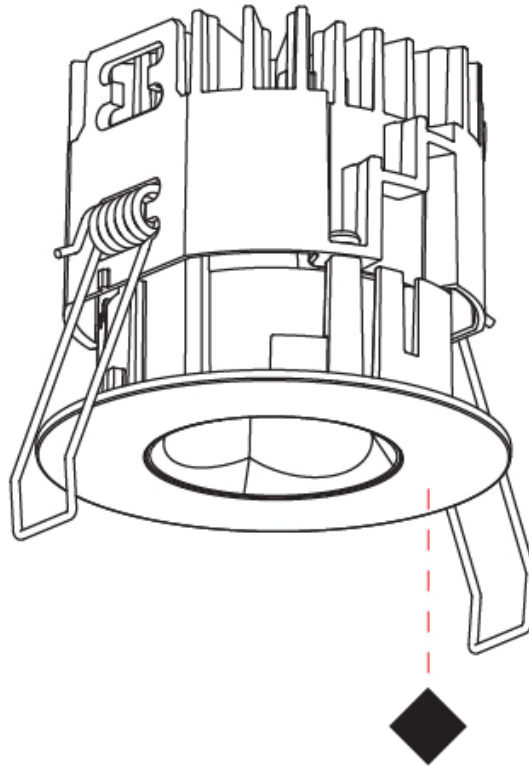

OIKO PRO ROUND FIXED RECESSED

A35871-

PROJECT	_____
TYPE	_____
SPECIFIER	_____
QUANTITY	_____
DATE	_____