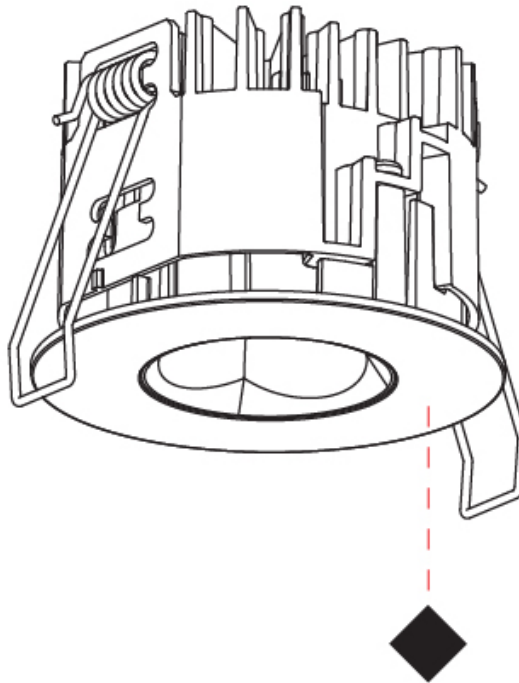

OIKO PRO ROUND FIXED RECESSED

A35872-

PROJECT _____

TYPE _____

SPECIFIER _____

QUANTITY _____

DATE _____