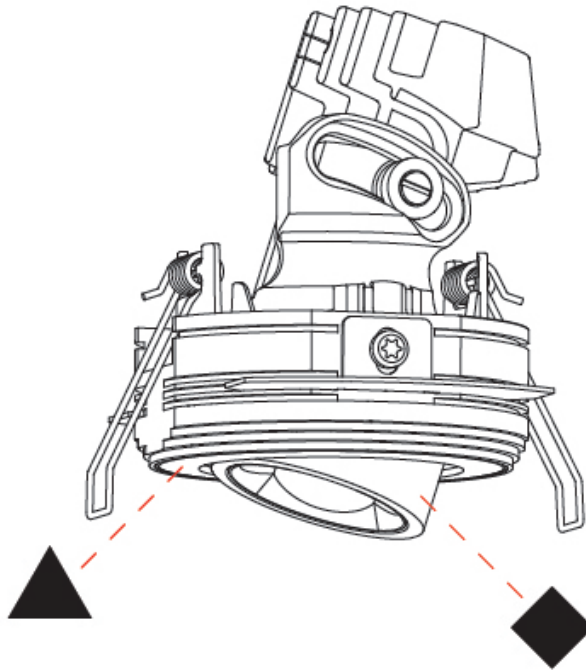

OIKO PRO ROUND ADJUSTABLE TRIMLESS

A35885-

PROJECT

TYPE

SPECIFIER

QUANTITY

DATE

A